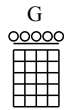

Bull at the wagon

Banjo Solo by Rudy Gies

Open G Tuning

- ① = D ④ = D
- ② = B ⑤ = G
- ③ = G

♩ = 230

1. G D7

5. G

9. 1. 2.