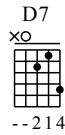

Bull at the wagon

Banjo Solo by Rudy Gies

Open G Tuning

- ① = D ④ = D
- ② = B ⑤ = G
- ③ = G

♩ = 230

1. G D7

5. G

9. 1. 2.