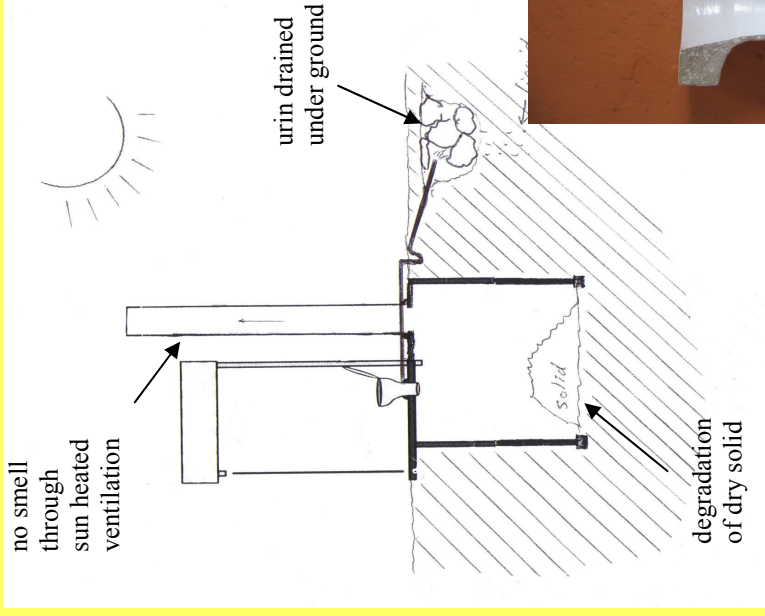

CHP Degradation Toilet

for 3 - 5 persons recommended

P.O. Box 1496
Otjiwarongo
Phone **264 - 67 - 30 45 48
Fax **264 - 67 - 30 45 57
chp@africaonline.com.na

Urine Diversion Technology

- maintenance free because of no solid removal
- dry solid degrades while liquid filtrates separately
- no smell because of sun heated ventilation pipe
- urine diversion with Urine-Diversion-Toilet Bowl