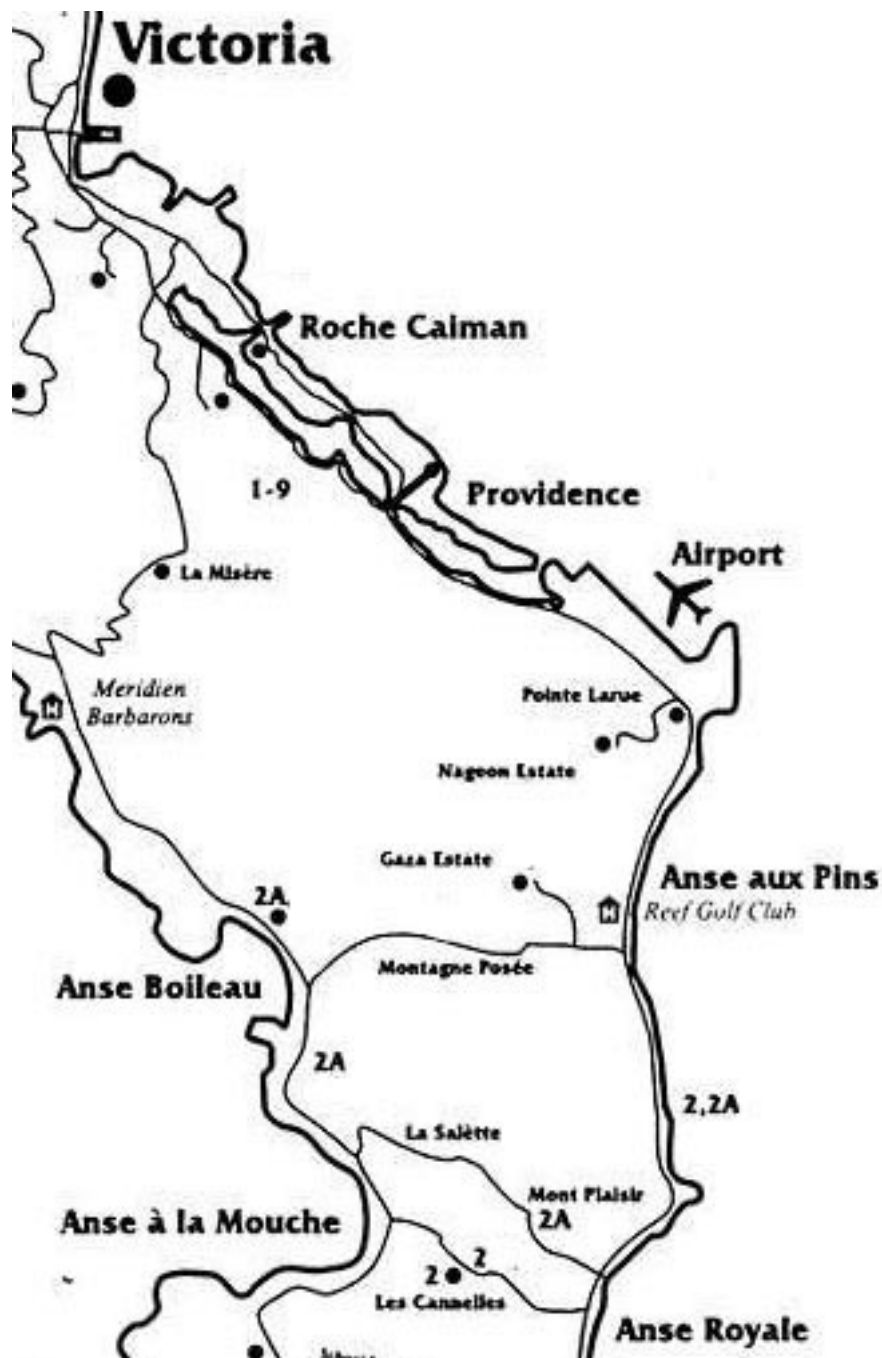

SEYCHELLES PUBLIC TRANSPORT CORPORATION

Time Schedules as at June 2003

Fahrplan F1

- 1 Victoria – Anse aus Pins
- 1A Victoria – Gaza Estate
- 1B Victoria – Nageon Estate
- 1C Victoria – Cascade – Airport
- 1E Victoria – Anse aux Pins – Bodamyer

SEYCHELLES PUBLIC TRANSPORT CORPORATION

Time Schedules as at June 2003

Fahrplan 1

- 2 Victoria – Les Cabelles
- 2A Victoria – Anse Boileau via Mt Plaisir

SEYCHELLES PUBLIC TRANSPORT CORPORATION

Time Schedules as at June 2003

Fahrplan 1

- 3 Victoria – Providence
- 4 Victoria – Anse Boileau via Mt Possee

SEYCHELLES PUBLIC TRANSPORT CORPORATION

Time Schedules as at June 2003

Fahrplan 1

- 5 Victoria – Baie Lazare via Takamaka
- 5A Victoria – Intendance